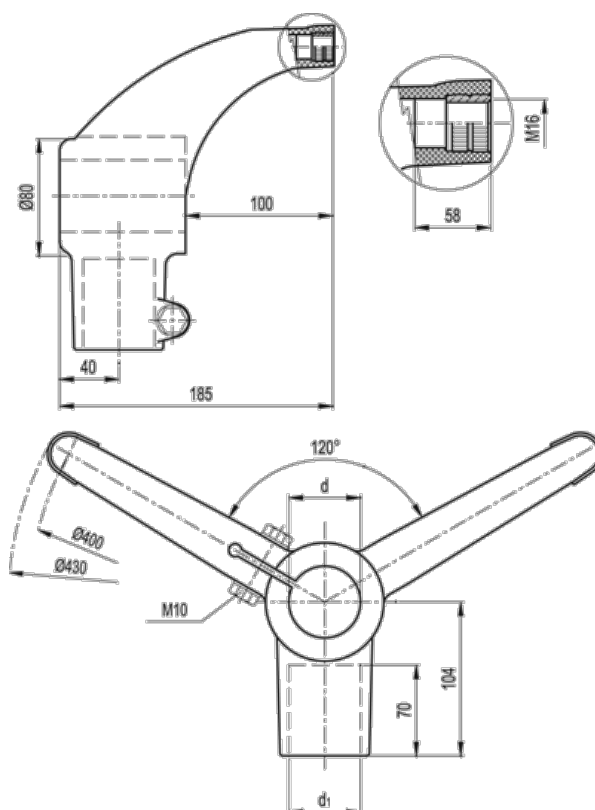

# Data Sheet

Article number: 2310419617

Description: E+G Support base with connection joint  
BAG2-120-48-48-SST

## Measures

d (inch) = 1 1/2 Gas  
d1 (inch) = 1 1/2 Gas  
d1 (mm) = 48.3  
d mm = 48.3  
Weight (g) = 720